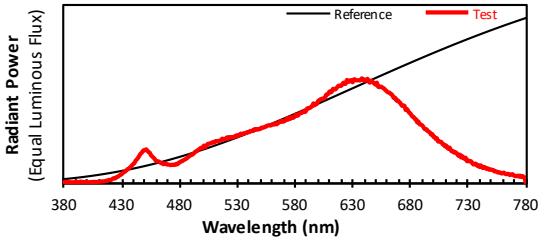

Source: Xicato 9527

Manufacturer: Xicato

Date: 12/13/19

Model: Artist Series 2700K

Notes: This is a recommended method for displaying ANSI/IES TM-30-18 information.

x **0.4572**
 y **0.4075**
 u' **0.2621**
 v' **0.5258**