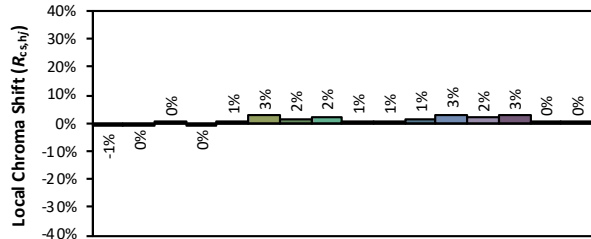

Source: Xicato 9527

Manufacturer: Xicato

Date: 12/13/19

Model: Artist Series 2700K

Notes: This is a recommended method for displaying ANSI/IES TM-30-18 information.

x **0.4572**
 y **0.4075**
 u' **0.2621**
 v' **0.5258**