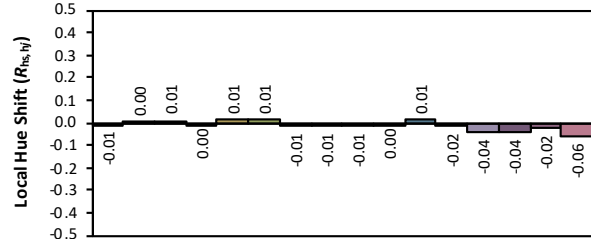

Source: Xicato 9527

Manufacturer: Xicato

Date: 12/13/19

Model: Artist Series 2700K

Notes: This is a recommended method for displaying ANSI/IES TM-30-18 information.

x **0.4572**
 y **0.4075**
 u' **0.2621**
 v' **0.5258**