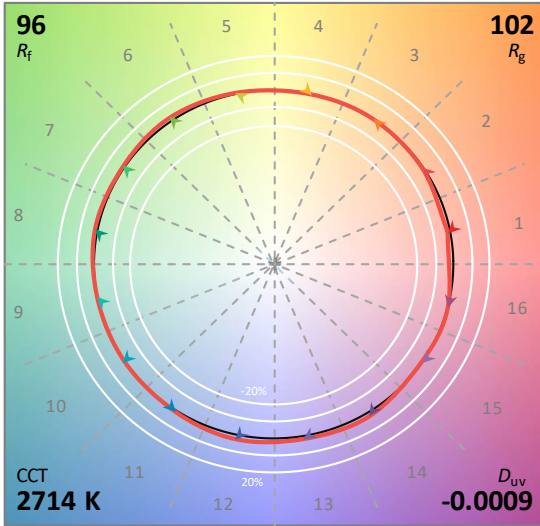

Source: Xicato 9527

Manufacturer: Xicato

Date: 12/13/19

Model: Artist Series 2700K

Notes: This is a recommended method for displaying ANSI/IES TM-30-18 information.

x **0.4572**
 y **0.4075**
 u' **0.2621**
 v' **0.5258**