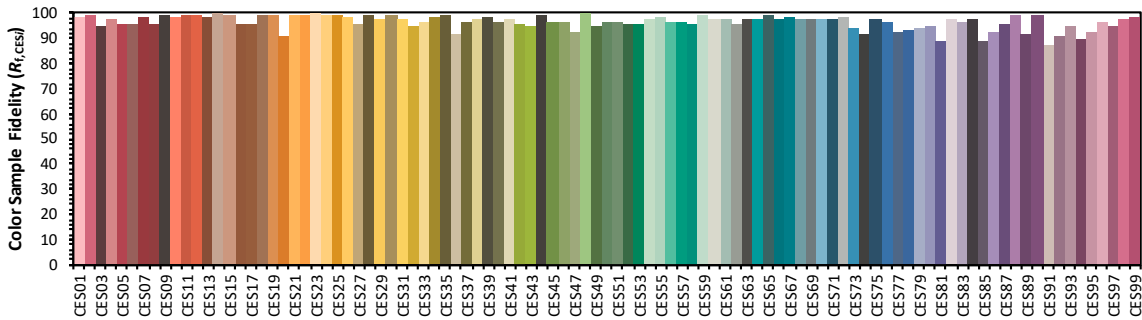

Source: Xicato 9527

Manufacturer: Xicato

Date: 12/13/19

Model: Artist Series 2700K

Notes: This is a recommended method for displaying ANSI/IES TM-30-18 information.

x **0.4572**
 y **0.4075**
 u' **0.2621**
 v' **0.5258**