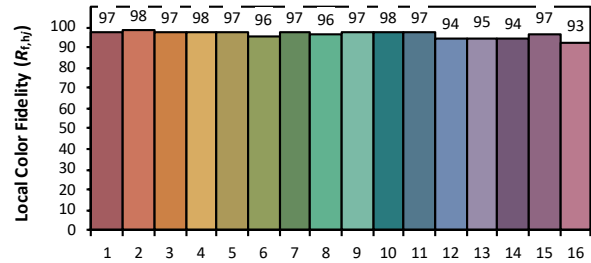

Source: Xicato 9527

Manufacturer: Xicato

Date: 12/13/19

Model: Artist Series 2700K

Notes: This is a recommended method for displaying ANSI/IES TM-30-18 information.

x **0.4572**
 y **0.4075**
 u' **0.2621**
 v' **0.5258**