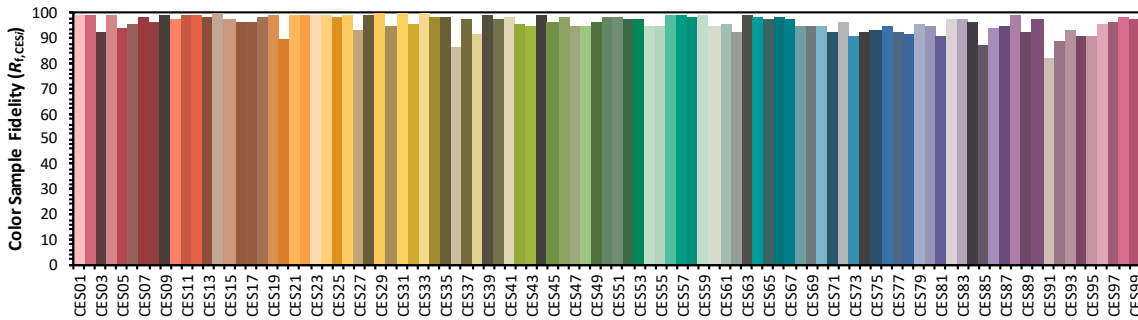

Source: Xicato 9530

Manufacturer: Xicato

Date: 12/13/19

Model: Artist Series 3000K

Notes: This is a recommended method for displaying ANSI/IES TM-30-18 information.

x **0.4359**
 y **0.3990**
 u' **0.2521**
 v' **0.5192**