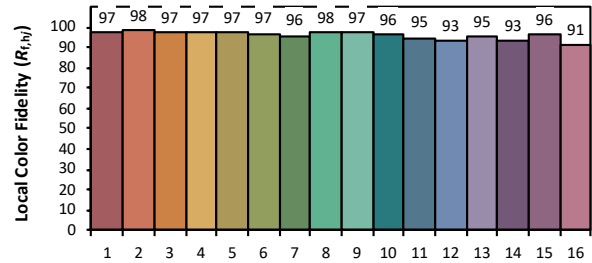

Source: Xicato 9530

Manufacturer: Xicato

Date: 12/13/19

Model: Artist Series 3000K

Notes: This is a recommended method for displaying ANSI/IES TM-30-18 information.

x **0.4359**
 y **0.3990**
 u' **0.2521**
 v' **0.5192**