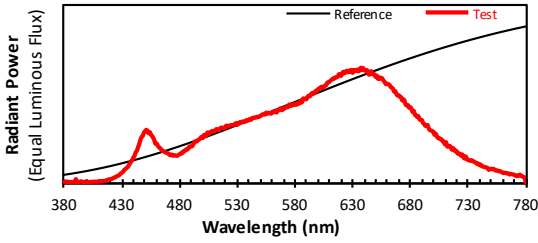

Source: Xicato 9530

Manufacturer: Xicato

Date: 12/13/19

Model: Artist Series 3000K

Notes: This is a recommended method for displaying ANSI/IES TM-30-18 information.

x **0.4359**
 y **0.3990**
 u' **0.2521**
 v' **0.5192**