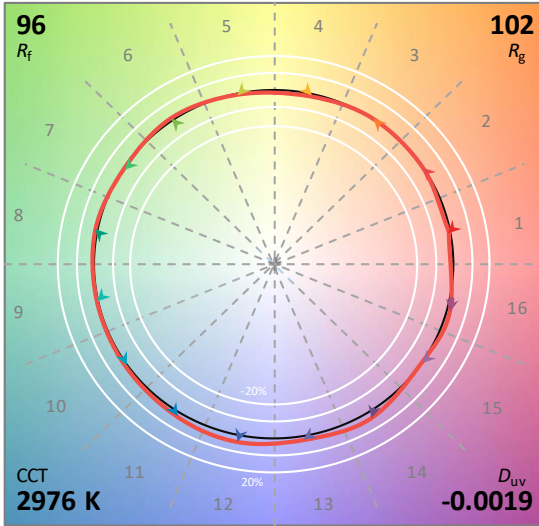

Source: Xicato 9530

Manufacturer: Xicato

Date: 12/13/19

Model: Artist Series 3000K

Notes: This is a recommended method for displaying ANSI/IES TM-30-18 information.

x **0.4359**
 y **0.3990**
 u' **0.2521**
 v' **0.5192**