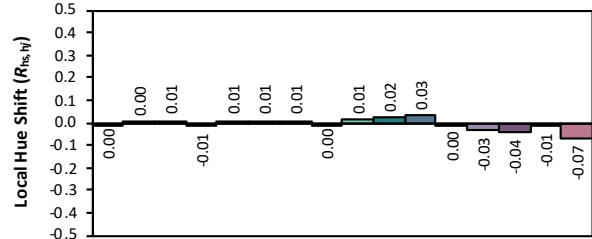

Source: Xicato 9530

Manufacturer: Xicato

Date: 12/13/19

Model: Artist Series 3000K

Notes: This is a recommended method for displaying ANSI/IES TM-30-18 information.

x **0.4359**
 y **0.3990**
 u' **0.2521**
 v' **0.5192**