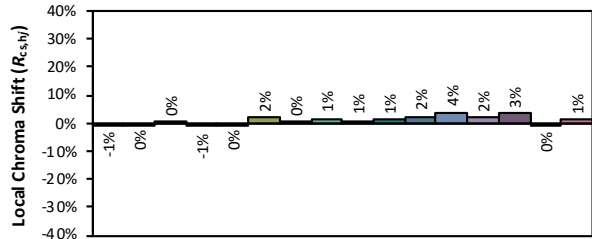

Source: Xicato 9530

Manufacturer: Xicato

Date: 12/13/19

Model: Artist Series 3000K

Notes: This is a recommended method for displaying ANSI/IES TM-30-18 information.

x **0.4359**
 y **0.3990**
 u' **0.2521**
 v' **0.5192**