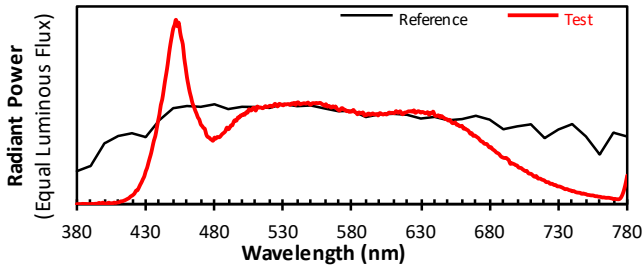

IES TM-30-18 Color Rendition Report

Source: Example
Date: 1/1/18

Manufacturer: Example
Model: Example

Notes: This is a recommended method for displaying IES TM-30-18 information.

x **0.3299**
y **0.3403**
u' **0.2054**
v' **0.4768**