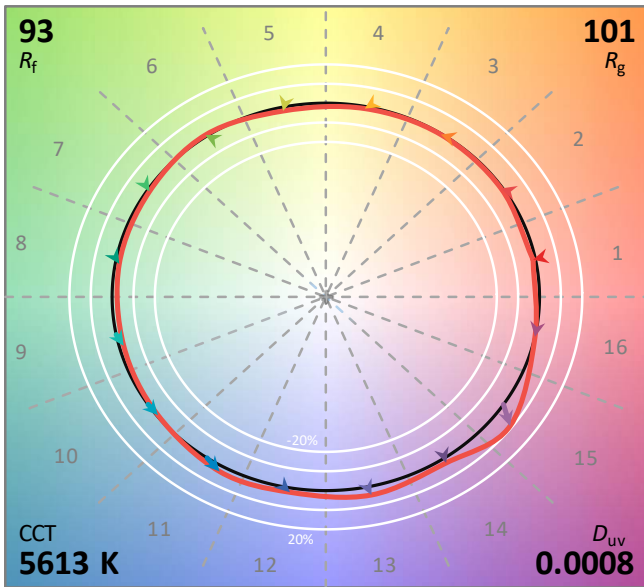

IES TM-30-18 Color Rendition Report

Source: Example
Date: 1/1/18

Manufacturer: Example
Model: Example

Notes: This is a recommended method for displaying IES TM-30-18 information.

x **0.3299**
y **0.3403**
u' **0.2054**
v' **0.4768**