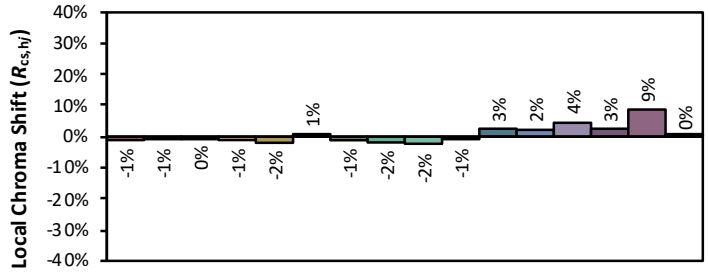

IES TM-30-18 Color Rendition Report

Source: Example
Date: 1/1/18

Manufacturer: Example
Model: Example

Notes: This is a recommended method for displaying IES TM-30-18 information.

x **0.3299**
y **0.3403**
u' **0.2054**
v' **0.4768**