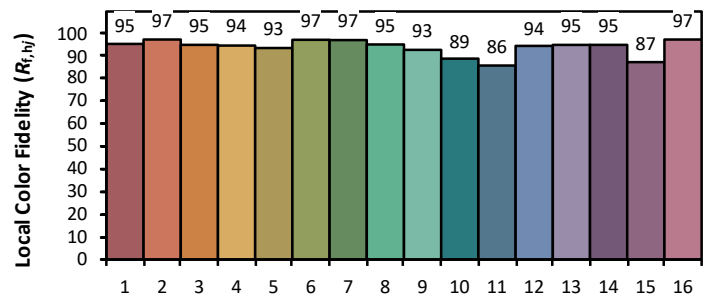

IES TM-30-18 Color Rendition Report

Source: Example
Date: 1/1/18

Manufacturer: Example
Model: Example

Notes: This is a recommended method for displaying IES TM-30-18 information.

x **0.3299**
y **0.3403**
u' **0.2054**
v' **0.4768**