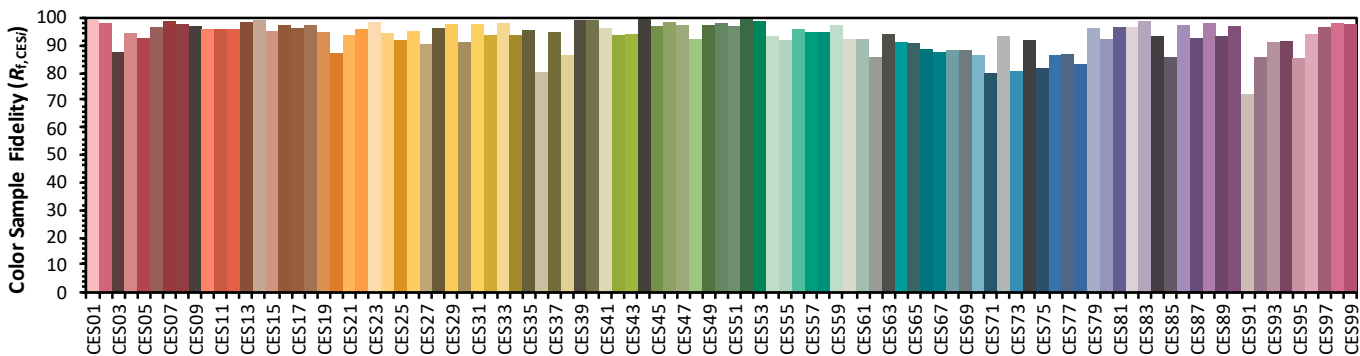

IES TM-30-18 Color Rendition Report

Source: Example
Date: 1/1/18

Manufacturer: Example
Model: Example

Notes: This is a recommended method for displaying IES TM-30-18 information.

x **0.3299**
y **0.3403**
u' **0.2054**
v' **0.4768**