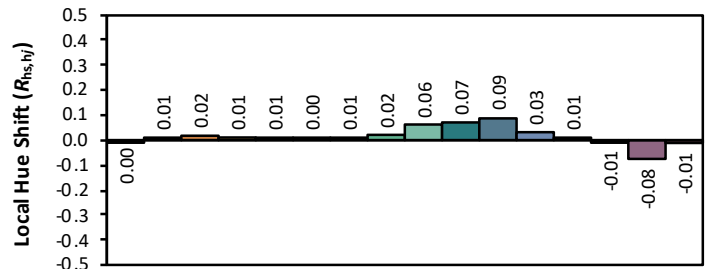

IES TM-30-18 Color Rendition Report

Source: Example
Date: 1/1/18

Manufacturer: Example
Model: Example

Notes: This is a recommended method for displaying IES TM-30-18 information.

x **0.3299**
y **0.3403**
u' **0.2054**
v' **0.4768**