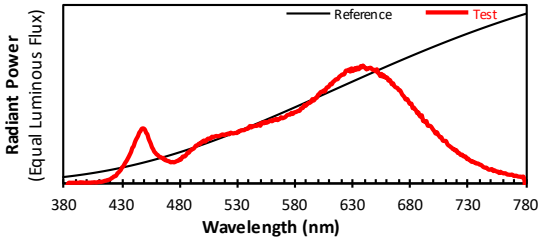

Source: Xicato BT01

Manufacturer: Xicato

Date: 12/13/19

Model: Beauty Series

Notes: This is a recommended method for displaying ANSI/IES TM-30-18 information.

x **0.4410**  
 y **0.3860**  
 u' **0.2613**  
 v' **0.5147**