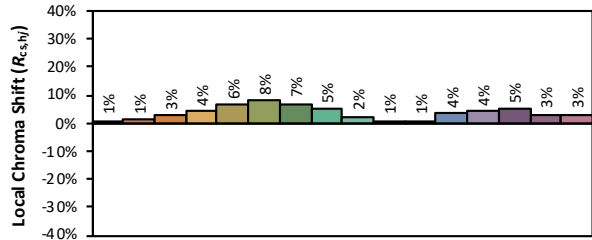

Source: Xicato BT01

Manufacturer: Xicato

Date: 12/13/19

Model: Beauty Series

Notes: This is a recommended method for displaying ANSI/IES TM-30-18 information.

x **0.4410**  
 y **0.3860**  
 u' **0.2613**  
 v' **0.5147**