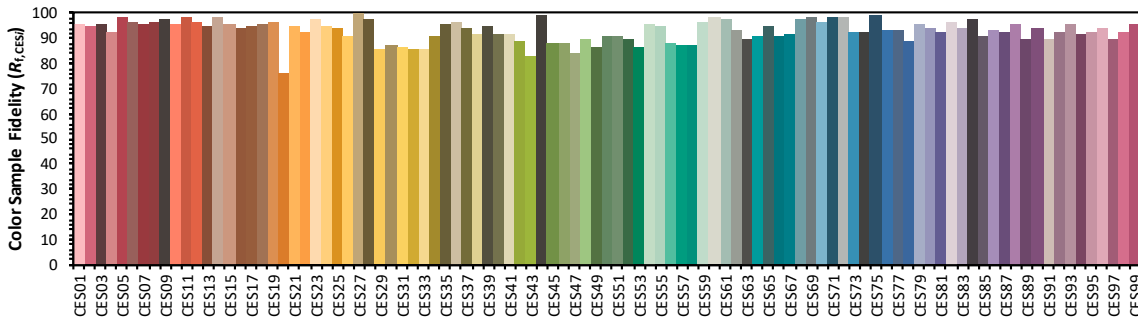

Source: Xicato BT01

Manufacturer: Xicato

Date: 12/13/19

Model: Beauty Series

Notes: This is a recommended method for displaying ANSI/IES TM-30-18 information.

x **0.4410**  
 y **0.3860**  
 u' **0.2613**  
 v' **0.5147**