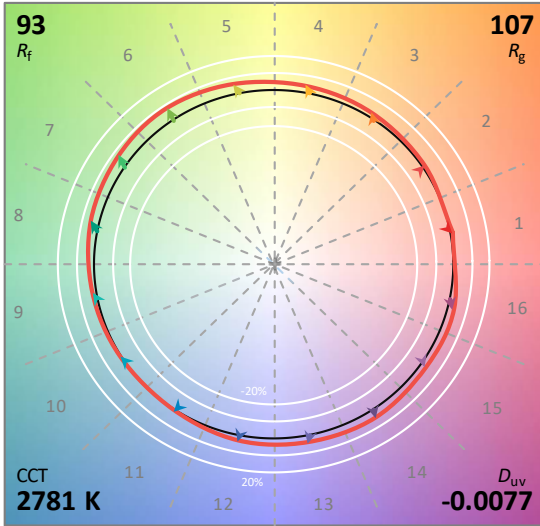

Source: Xicato BT01

Manufacturer: Xicato

Date: 12/13/19

Model: Beauty Series

Notes: This is a recommended method for displaying ANSI/IES TM-30-18 information.

x **0.4410**  
 y **0.3860**  
 u' **0.2613**  
 v' **0.5147**

CIE 13.3-1995 (CRI)	
R <sub>a</sub>	95
R <sub>g</sub>	94