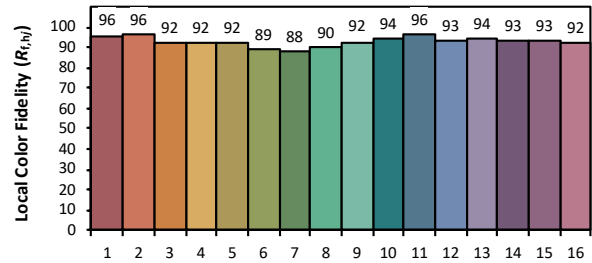

Source: Xicato BT01

Manufacturer: Xicato

Date: 12/13/19

Model: Beauty Series

Notes: This is a recommended method for displaying ANSI/IES TM-30-18 information.

x **0.4410**  
 y **0.3860**  
 u' **0.2613**  
 v' **0.5147**