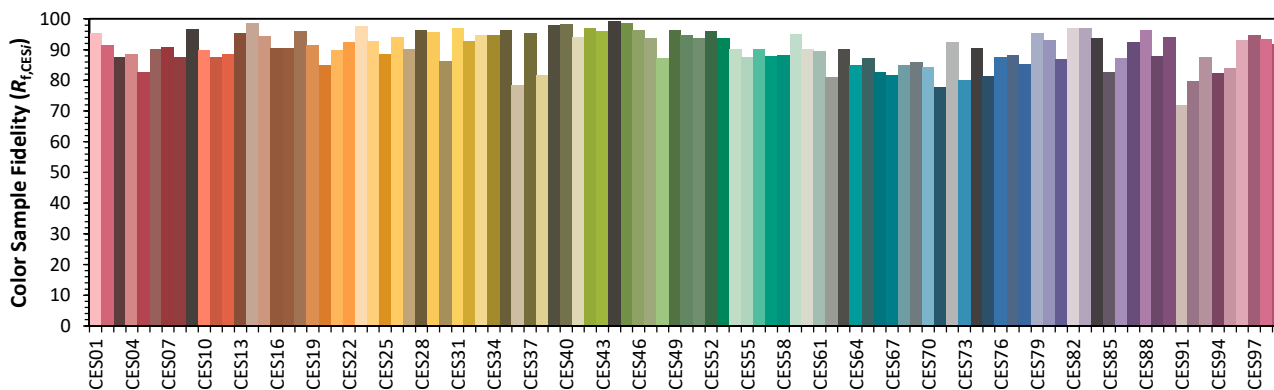

IES TM-30-18 Color Rendition Report

Source: XOB04 9035
 Date: 9/14/2020

Manufacturer: Xicato
 Model: XOB04

Notes: This is a recommended method for displaying IES TM-30-18 information.

x 0.4005
 y 0.3818
 u' 0.2363
 v' 0.5067