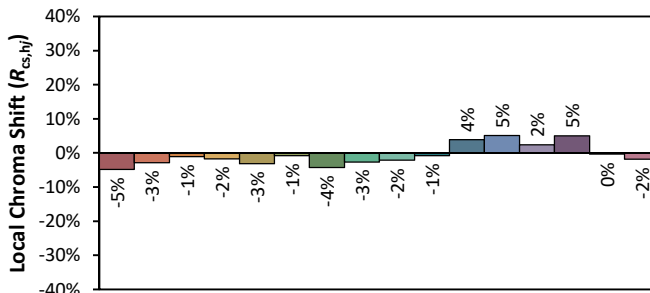

IES TM-30-18 Color Rendition Report

Source: XOB04 9035
 Date: 9/14/2020

Manufacturer: Xicato
 Model: XOB04

Notes: This is a recommended method for displaying IES TM-30-18 information.

x 0.4005
 y 0.3818
 u' 0.2363
 v' 0.5067