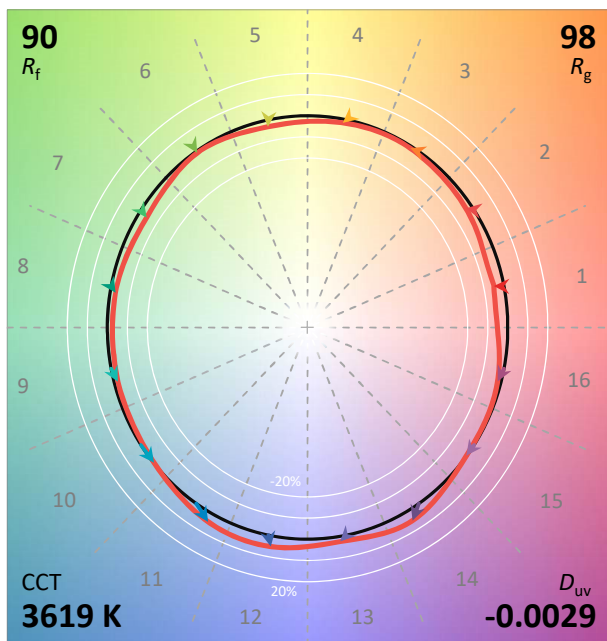

IES TM-30-18 Color Rendition Report

Source: XOB04 9035
 Date: 9/14/2020

Manufacturer: Xicato
 Model: XOB04

Notes: This is a recommended method for displaying IES TM-30-18 information.

x 0.4005
 y 0.3818
 u' 0.2363
 v' 0.5067