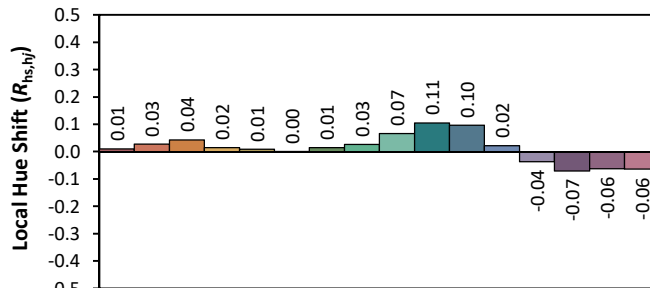

IES TM-30-18 Color Rendition Report

Source: XOB04 9035
 Date: 9/14/2020

Manufacturer: Xicato
 Model: XOB04

Notes: This is a recommended method for displaying IES TM-30-18 information.

x 0.4005
 y 0.3818
 u' 0.2363
 v' 0.5067