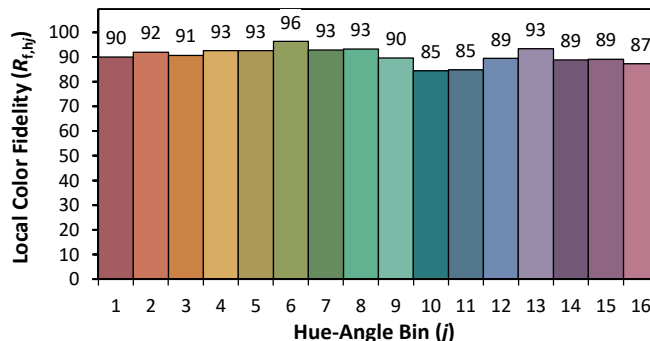

IES TM-30-18 Color Rendition Report

Source: XOB04 9035
 Date: 9/14/2020

Manufacturer: Xicato
 Model: XOB04

Notes: This is a recommended method for displaying IES TM-30-18 information.

x 0.4005
 y 0.3818
 u' 0.2363
 v' 0.5067