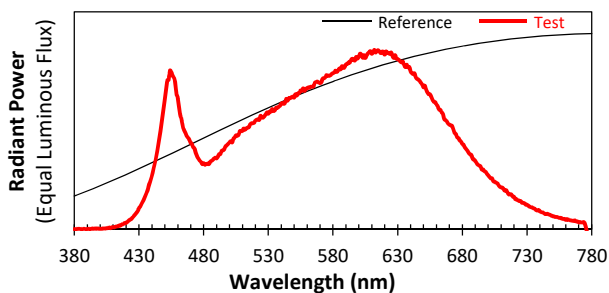

IES TM-30-18 Color Rendition Report

Source: XOB04 9035
 Date: 9/14/2020

Manufacturer: Xicato
 Model: XOB04

Notes: This is a recommended method for displaying IES TM-30-18 information.

x 0.4005
 y 0.3818
 u' 0.2363
 v' 0.5067