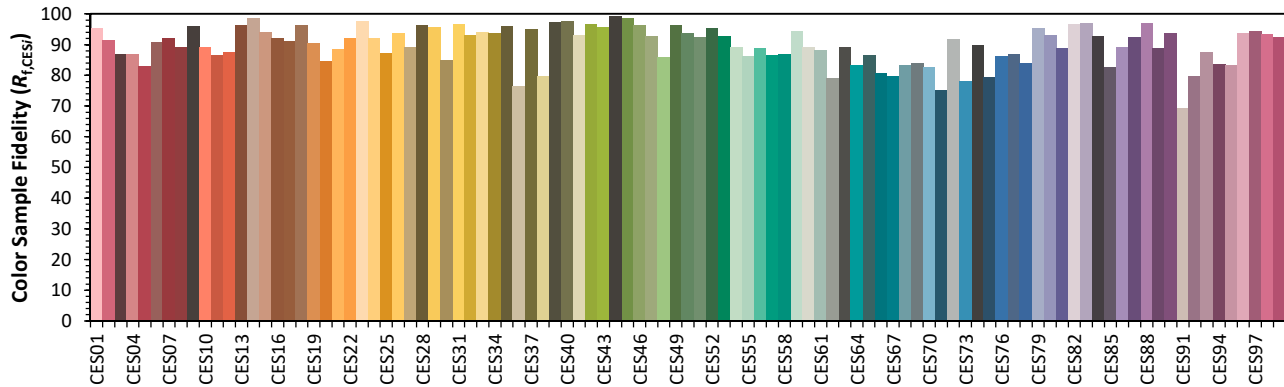

IES TM-30-18 Color Rendition Report

Source: XOB04 9040
 Date: 9/14/2020

Manufacturer: Xicato
 Model: XOB04

Notes: This is a recommended method for displaying IES TM-30-18 information.

x 0.3740
 y 0.3626
 u' 0.2265
 v' 0.4942