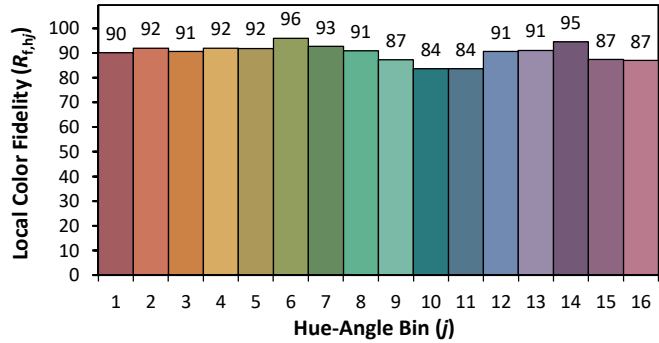

IES TM-30-18 Color Rendition Report

Source: XOB04 9040
 Date: 9/14/2020

Manufacturer: Xicato
 Model: XOB04

Notes: This is a recommended method for displaying IES TM-30-18 information.

x 0.3740
 y 0.3626
 u' 0.2265
 v' 0.4942