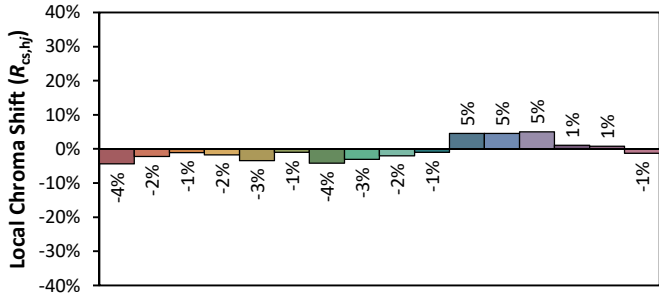

IES TM-30-18 Color Rendition Report

Source: XOB04 9040
 Date: 9/14/2020

Manufacturer: Xicato
 Model: XOB04

Notes: This is a recommended method for displaying IES TM-30-18 information.

x 0.3740
 y 0.3626
 u' 0.2265
 v' 0.4942