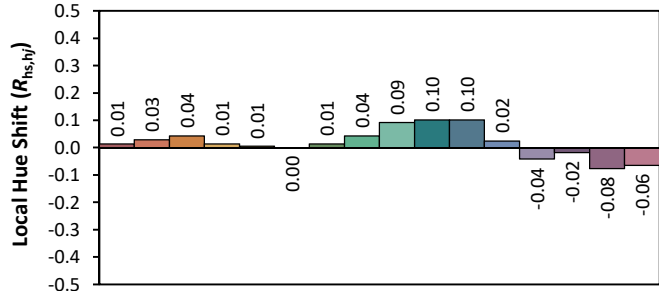

IES TM-30-18 Color Rendition Report

Source: XOB04 9040
 Date: 9/14/2020

Manufacturer: Xicato
 Model: XOB04

Notes: This is a recommended method for displaying IES TM-30-18 information.

x 0.3740
 y 0.3626
 u' 0.2265
 v' 0.4942