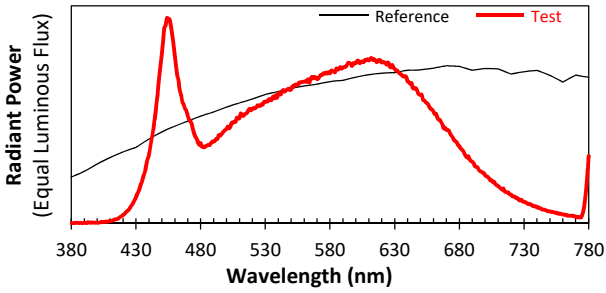

IES TM-30-18 Color Rendition Report

Source: XOB04 9040
 Date: 9/14/2020

Manufacturer: Xicato
 Model: XOB04

Notes: This is a recommended method for displaying IES TM-30-18 information.

x 0.3740
 y 0.3626
 u' 0.2265
 v' 0.4942