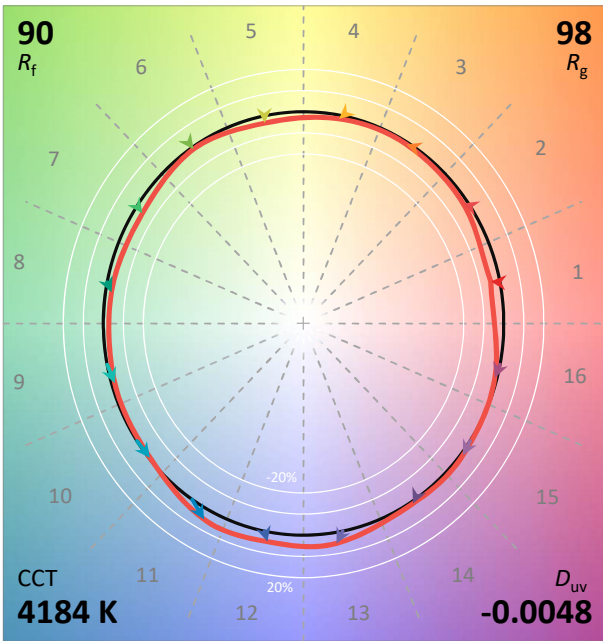

IES TM-30-18 Color Rendition Report

Source: XOB04 9040
 Date: 9/14/2020

Manufacturer: Xicato
 Model: XOB04

Notes: This is a recommended method for displaying IES TM-30-18 information.

x 0.3740
 y 0.3626
 u' 0.2265
 v' 0.4942