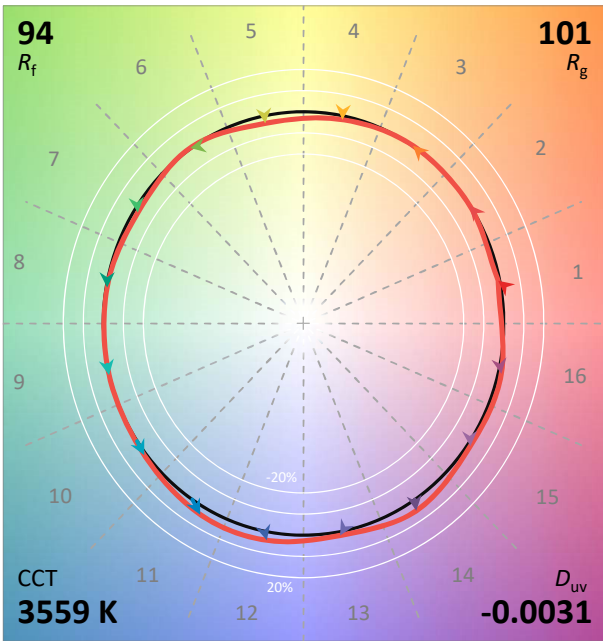

IES TM-30-18 Color Rendition Report

Source: XOB04 9535
 Date: 9/15/2020

Manufacturer: Xicato
 Model: XOB04

Notes: This is a recommended method for displaying IES TM-30-18 information.

x 0.4034
 y 0.3828
 u' 0.2378
 v' 0.5076