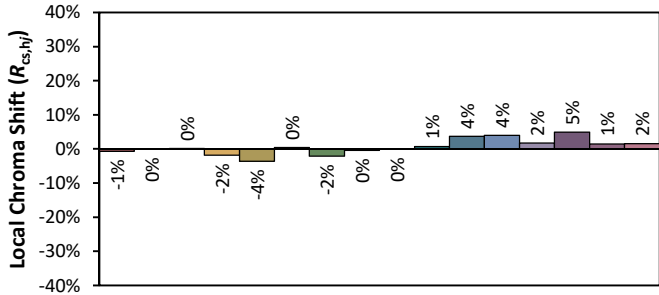

IES TM-30-18 Color Rendition Report

Source: XOB04 9535
 Date: 9/15/2020

Manufacturer: Xicato
 Model: XOB04

Notes: This is a recommended method for displaying IES TM-30-18 information.

x 0.4034
 y 0.3828
 u' 0.2378
 v' 0.5076