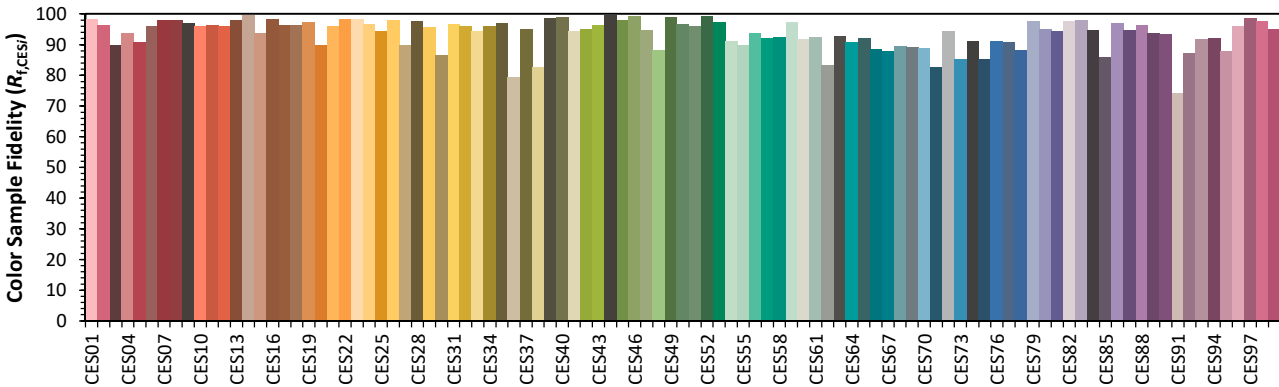

IES TM-30-18 Color Rendition Report

Source: XOB04 9535
 Date: 9/15/2020

Manufacturer: Xicato
 Model: XOB04

Notes: This is a recommended method for displaying IES TM-30-18 information.

x 0.4034
 y 0.3828
 u' 0.2378
 v' 0.5076