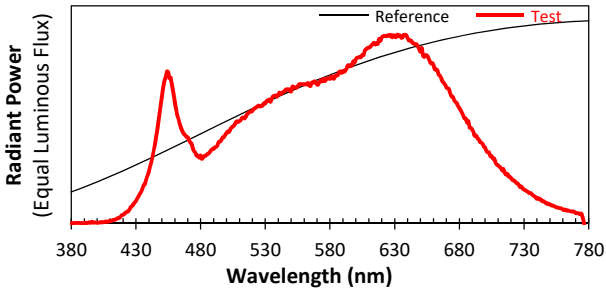

IES TM-30-18 Color Rendition Report

Source: XOB04 9535
 Date: 9/15/2020

Manufacturer: Xicato
 Model: XOB04

Notes: This is a recommended method for displaying IES TM-30-18 information.

x 0.4034
 y 0.3828
 u' 0.2378
 v' 0.5076