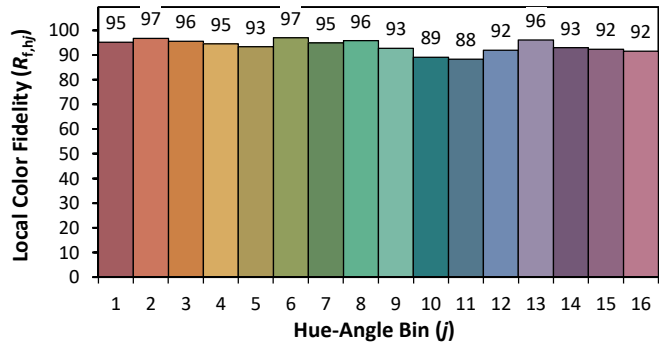

IES TM-30-18 Color Rendition Report

Source: XOB04 9535
 Date: 9/15/2020

Manufacturer: Xicato
 Model: XOB04

Notes: This is a recommended method for displaying IES TM-30-18 information.

x 0.4034
 y 0.3828
 u' 0.2378
 v' 0.5076