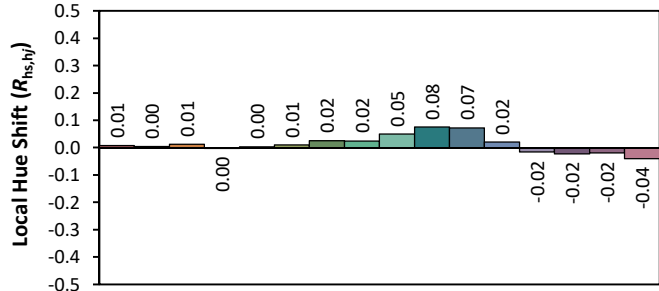

IES TM-30-18 Color Rendition Report

Source: XOB04 9535
 Date: 9/15/2020

Manufacturer: Xicato
 Model: XOB04

Notes: This is a recommended method for displaying IES TM-30-18 information.

x 0.4034
 y 0.3828
 u' 0.2378
 v' 0.5076