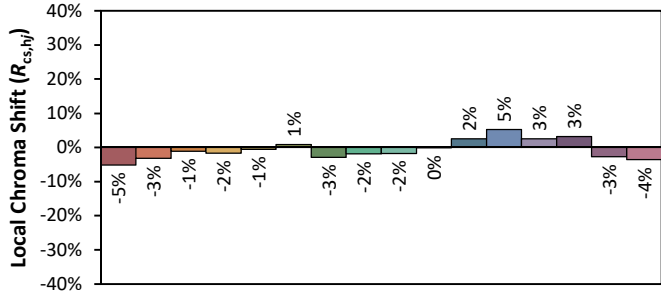

IES TM-30-18 Color Rendition Report

Source: XOB14 9027
 Date: 2/6/2020

Manufacturer: Xicato
 Model: XOB

Notes: This is a recommended method for displaying IES TM-30-18 information.

x 0.4578
 y 0.4042
 u' 0.2641
 v' 0.5246