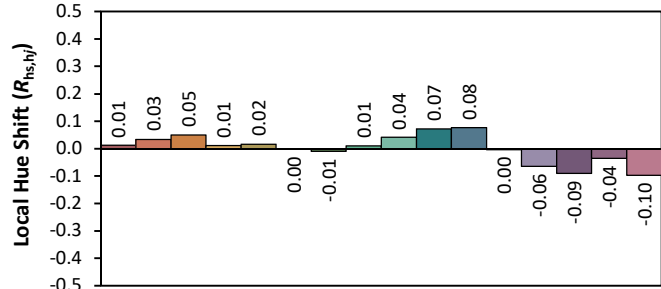

IES TM-30-18 Color Rendition Report

Source: XOB14 9027
 Date: 2/6/2020

Manufacturer: Xicato
 Model: XOB

Notes: This is a recommended method for displaying IES TM-30-18 information.

x 0.4578
 y 0.4042
 u' 0.2641
 v' 0.5246