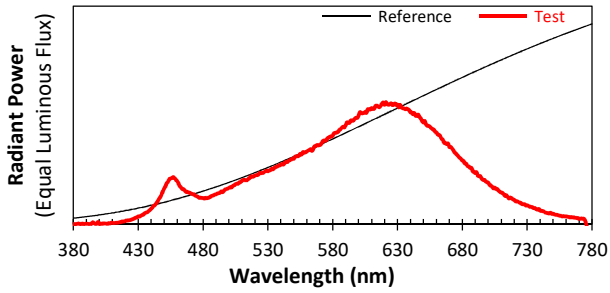

IES TM-30-18 Color Rendition Report

Source: XOB14 9027
 Date: 2/6/2020

Manufacturer: Xicato
 Model: XOB

Notes: This is a recommended method for displaying IES TM-30-18 information.

x 0.4578
 y 0.4042
 u' 0.2641
 v' 0.5246