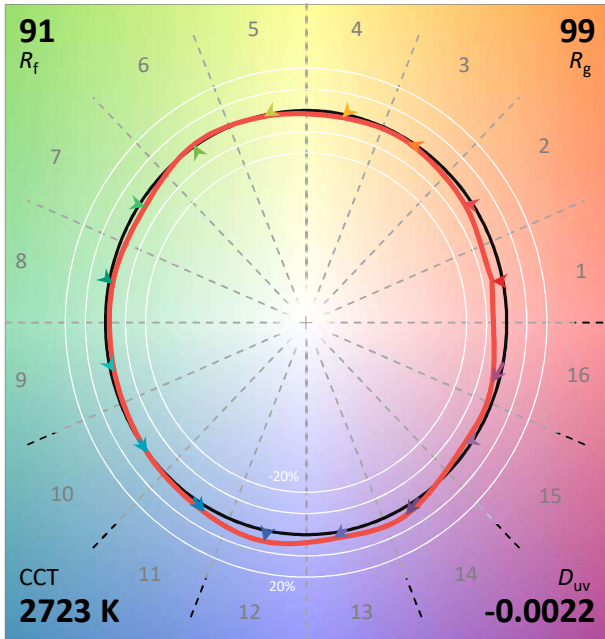

IES TM-30-18 Color Rendition Report

Source: XOB14 9027
 Date: 2/6/2020

Manufacturer: Xicato
 Model: XOB

Notes: This is a recommended method for displaying IES TM-30-18 information.

x 0.4578
 y 0.4042
 u' 0.2641
 v' 0.5246