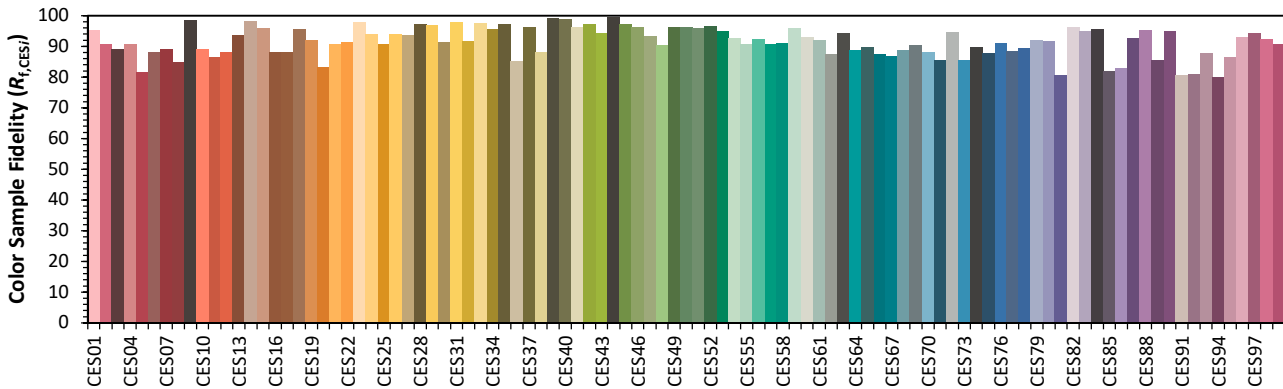

IES TM-30-18 Color Rendition Report

Source: XOB14 9027
 Date: 2/6/2020

Manufacturer: Xicato
 Model: XOB

Notes: This is a recommended method for displaying IES TM-30-18 information.

x 0.4578
 y 0.4042
 u' 0.2641
 v' 0.5246