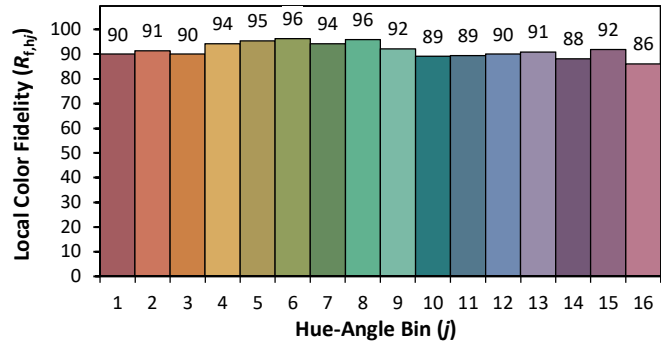

IES TM-30-18 Color Rendition Report

Source: XOB14 9027
 Date: 2/6/2020

Manufacturer: Xicato
 Model: XOB

Notes: This is a recommended method for displaying IES TM-30-18 information.

x 0.4578
 y 0.4042
 u' 0.2641
 v' 0.5246