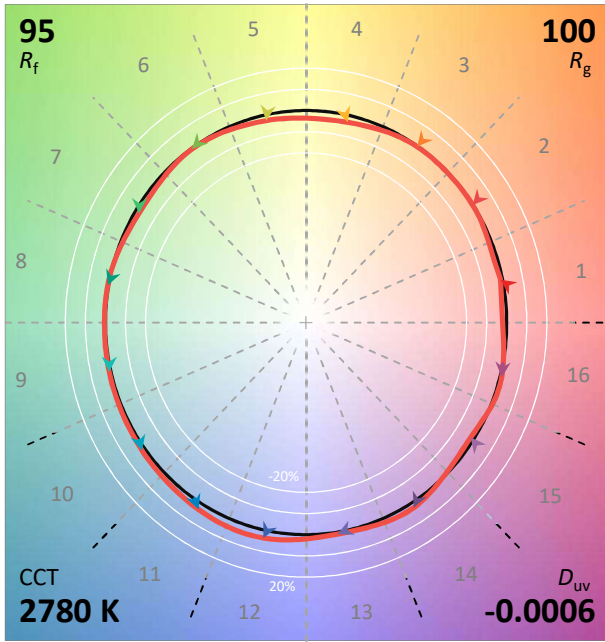

IES TM-30-18 Color Rendition Report

Source: XOB14 9527
Date: 2/6/2020

Manufacturer: Xicato
Model: XOB

Notes: This is a recommended method for displaying IES TM-30-18 information.

x 0.4562
 y 0.4082
 u' 0.2612
 v' 0.5259