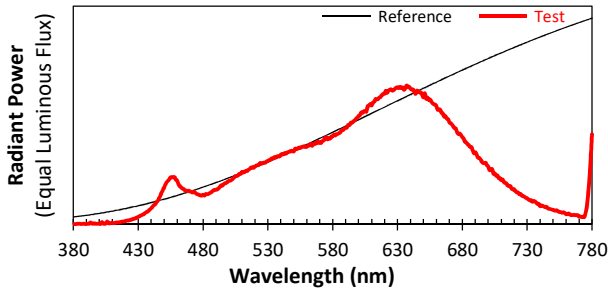

IES TM-30-18 Color Rendition Report

Source: XOB14 9527
Date: 2/6/2020

Manufacturer: Xicato
Model: XOB

Notes: This is a recommended method for displaying IES TM-30-18 information.

x 0.4562
 y 0.4082
 u' 0.2612
 v' 0.5259