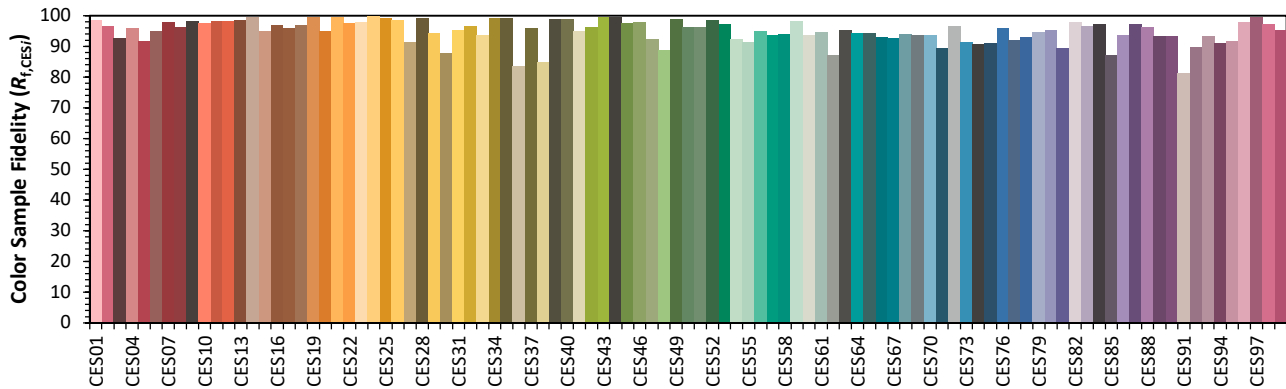

IES TM-30-18 Color Rendition Report

Source: XOB14 9527
Date: 2/6/2020

Manufacturer: Xicato
Model: XOB

Notes: This is a recommended method for displaying IES TM-30-18 information.

x 0.4562
 y 0.4082
 u' 0.2612
 v' 0.5259