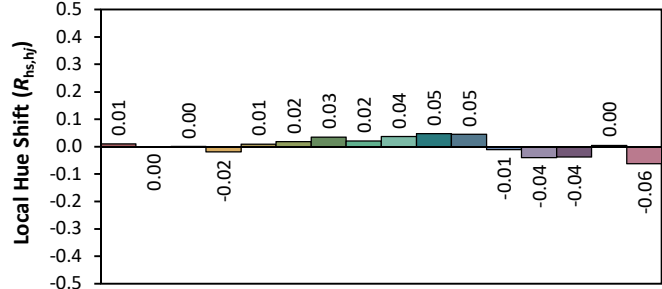

IES TM-30-18 Color Rendition Report

Source: XOB14 9527
Date: 2/6/2020

Manufacturer: Xicato
Model: XOB

Notes: This is a recommended method for displaying IES TM-30-18 information.

x 0.4562
 y 0.4082
 u' 0.2612
 v' 0.5259