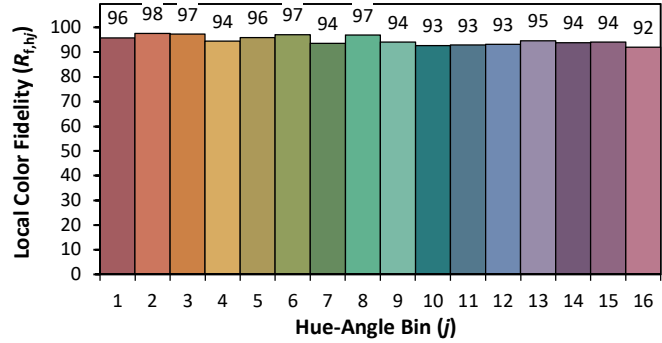

IES TM-30-18 Color Rendition Report

Source: XOB14 9527
Date: 2/6/2020

Manufacturer: Xicato
Model: XOB

Notes: This is a recommended method for displaying IES TM-30-18 information.

x 0.4562
 y 0.4082
 u' 0.2612
 v' 0.5259