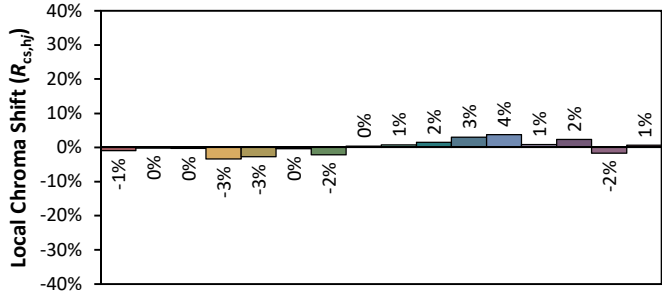

IES TM-30-18 Color Rendition Report

Source: XOB14 9527
Date: 2/6/2020

Manufacturer: Xicato
Model: XOB

Notes: This is a recommended method for displaying IES TM-30-18 information.

x 0.4562
 y 0.4082
 u' 0.2612
 v' 0.5259