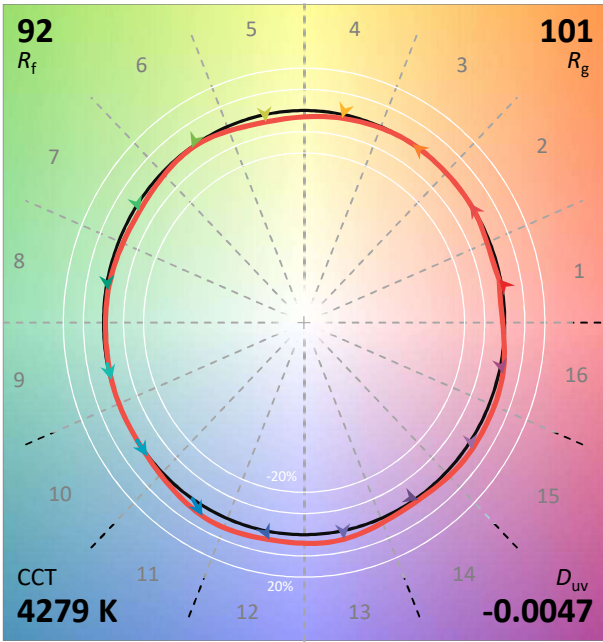

IES TM-30-18 Color Rendition Report

Source: XOB14 9540
Date: 2/6/2020

Manufacturer: Xicato
Model: XOB

Notes: This is a recommended method for displaying IES TM-30-18 information.

x **0.3704**
 y **0.3606**
 u' **0.2250**
 v' **0.4928**