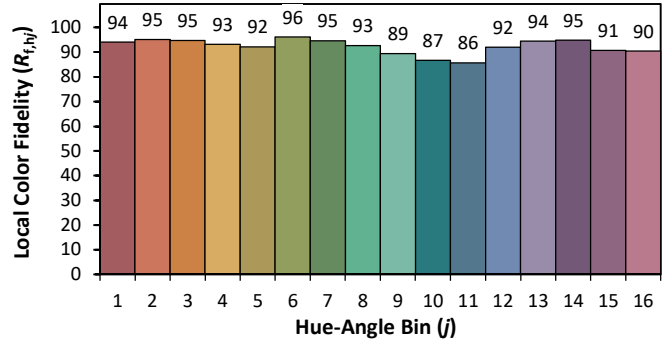

IES TM-30-18 Color Rendition Report

Source: XOB14 9540
Date: 2/6/2020

Manufacturer: Xicato
Model: XOB

Notes: This is a recommended method for displaying IES TM-30-18 information.

x **0.3704**
 y **0.3606**
 u' **0.2250**
 v' **0.4928**