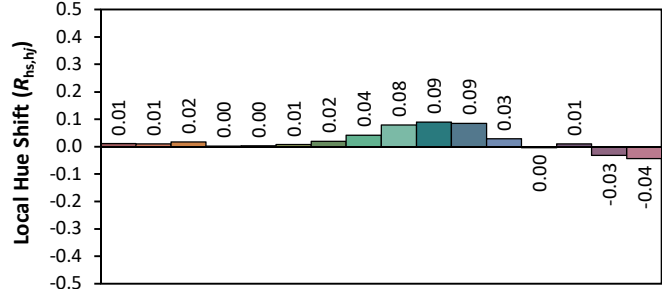

IES TM-30-18 Color Rendition Report

Source: XOB14 9540
Date: 2/6/2020

Manufacturer: Xicato
Model: XOB

Notes: This is a recommended method for displaying IES TM-30-18 information.

x **0.3704**
 y **0.3606**
 u' **0.2250**
 v' **0.4928**