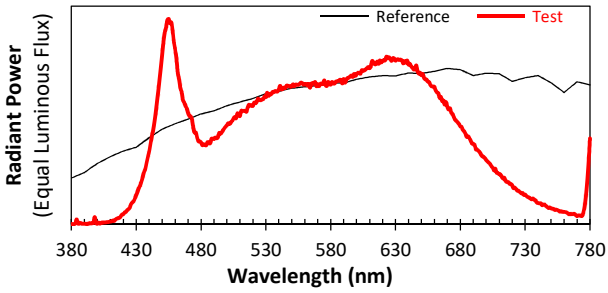

IES TM-30-18 Color Rendition Report

Source: XOB14 9540
Date: 2/6/2020

Manufacturer: Xicato
Model: XOB

Notes: This is a recommended method for displaying IES TM-30-18 information.

x **0.3704**
 y **0.3606**
 u' **0.2250**
 v' **0.4928**