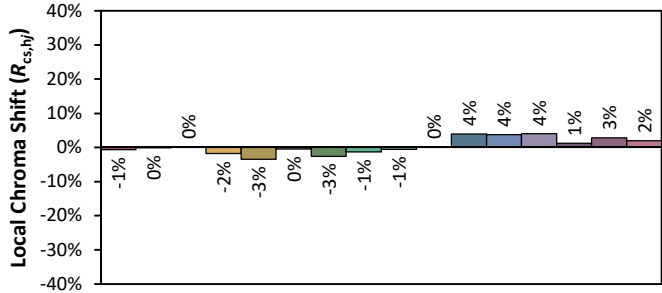

IES TM-30-18 Color Rendition Report

Source: XOB14 9540
Date: 2/6/2020

Manufacturer: Xicato
Model: XOB

Notes: This is a recommended method for displaying IES TM-30-18 information.

x **0.3704**
 y **0.3606**
 u' **0.2250**
 v' **0.4928**