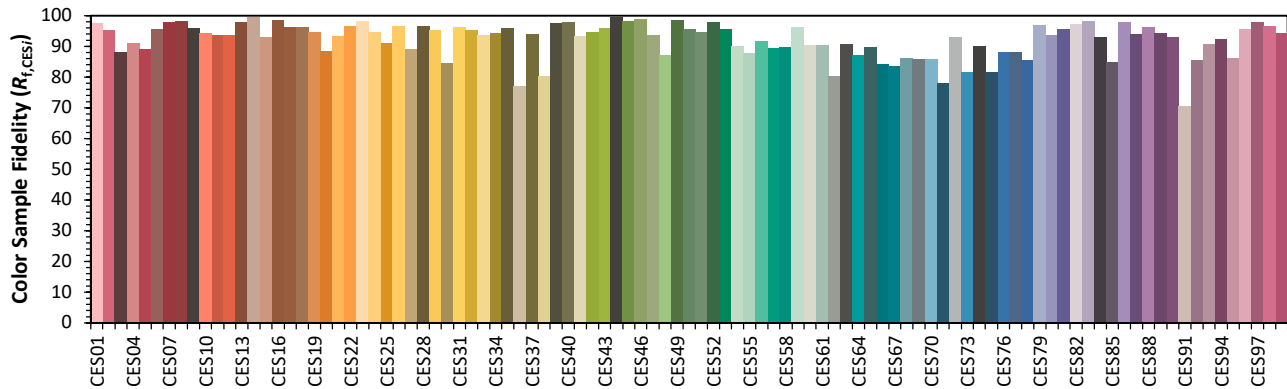

IES TM-30-18 Color Rendition Report

Source: XOB14 9540
Date: 2/6/2020

Manufacturer: Xicato
Model: XOB

Notes: This is a recommended method for displaying IES TM-30-18 information.

x **0.3704**
 y **0.3606**
 u' **0.2250**
 v' **0.4928**