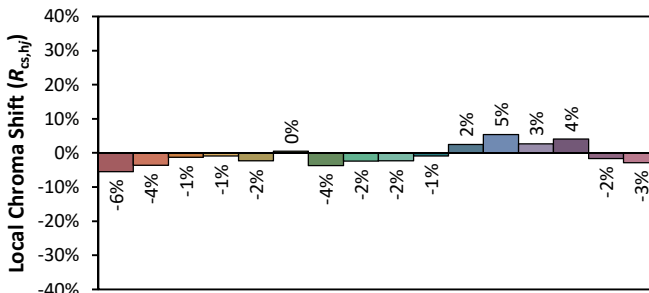

# IES TM-30-18 Color Rendition Report

Source: XOB23 9030  
 Date: 5/6/2020

Manufacturer: Xicato  
 Model: XOB23

Notes: This is a recommended method for displaying IES TM-30-18 information.

x 0.4346  
 y 0.3976  
 u' 0.2519  
 v' 0.5184

CIE 13.3-1995	
(CRI)	
$R_a$	93
$R_g$	59