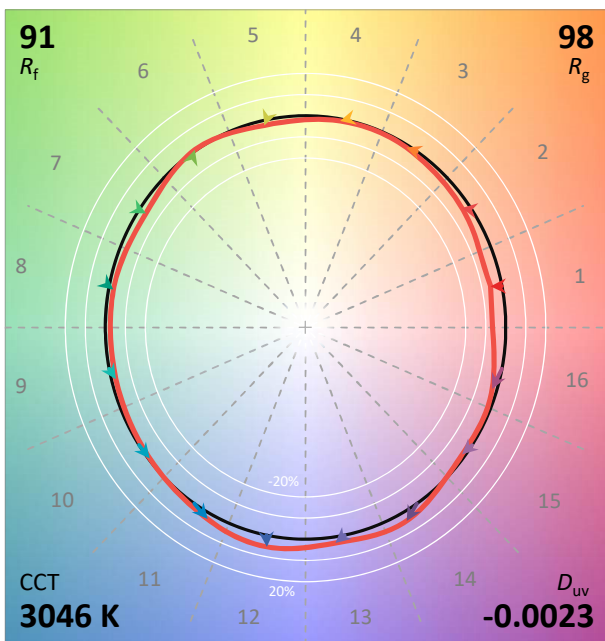

# IES TM-30-18 Color Rendition Report

Source: XOB23 9030  
 Date: 5/6/2020

Manufacturer: Xicato  
 Model: XOB23

Notes: This is a recommended method for displaying IES TM-30-18 information.

x 0.4346  
 y 0.3976  
 u' 0.2519  
 v' 0.5184

CIE 13.3-1995	
(CRI)	
$R_a$	93
$R_g$	59