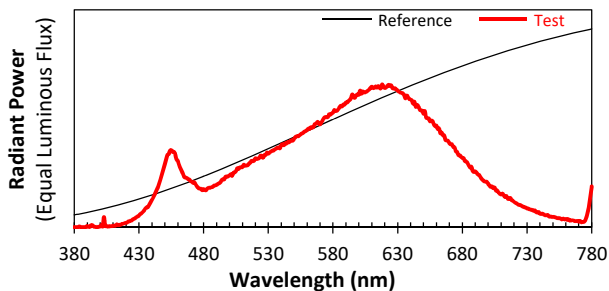

# IES TM-30-18 Color Rendition Report

Source: XOB23 9030  
 Date: 5/6/2020

Manufacturer: Xicato  
 Model: XOB23

Notes: This is a recommended method for displaying IES TM-30-18 information.

x 0.4346  
 y 0.3976  
 u' 0.2519  
 v' 0.5184