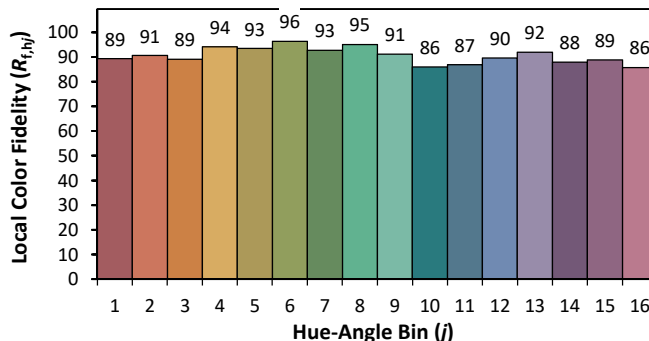

# IES TM-30-18 Color Rendition Report

Source: XOB23 9030  
 Date: 5/6/2020

Manufacturer: Xicato  
 Model: XOB23

Notes: This is a recommended method for displaying IES TM-30-18 information.

x 0.4346  
 y 0.3976  
 u' 0.2519  
 v' 0.5184