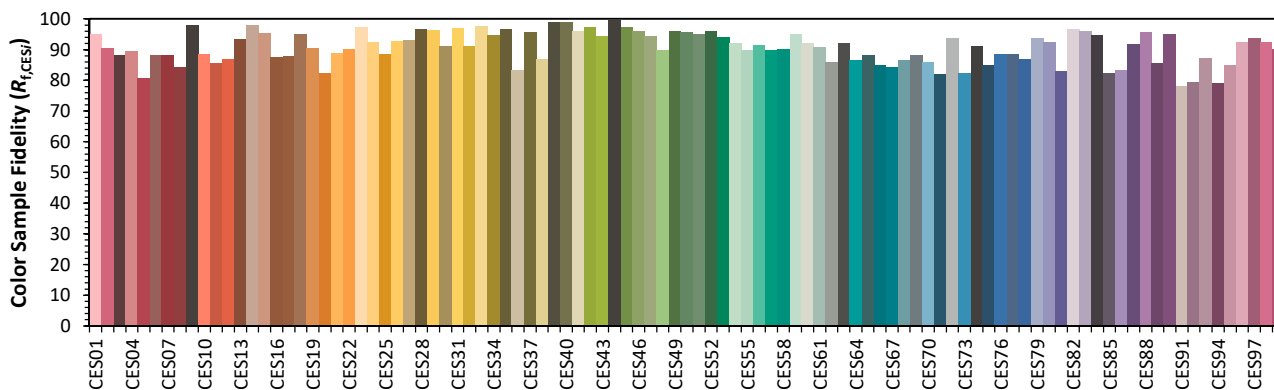

# IES TM-30-18 Color Rendition Report

Source: XOB23 9030  
 Date: 5/6/2020

Manufacturer: Xicato  
 Model: XOB23

Notes: This is a recommended method for displaying IES TM-30-18 information.

x 0.4346  
 y 0.3976  
 u' 0.2519  
 v' 0.5184