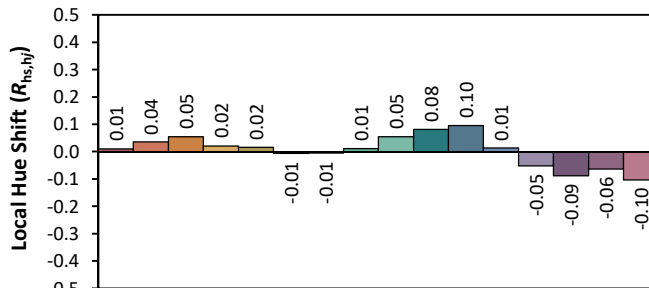

# IES TM-30-18 Color Rendition Report

Source: XOB23 9030  
 Date: 5/6/2020

Manufacturer: Xicato  
 Model: XOB23

Notes: This is a recommended method for displaying IES TM-30-18 information.

x 0.4346  
 y 0.3976  
 u' 0.2519  
 v' 0.5184