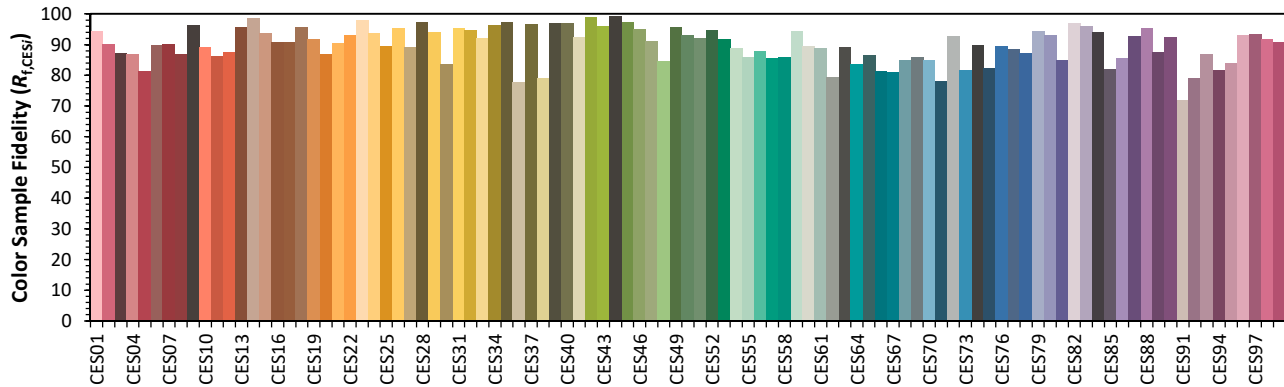

IES TM-30-18 Color Rendition Report

Source: XOB23 9035
 Date: 5/6/2020

Manufacturer: Xicato
 Model: XOB23

Notes: This is a recommended method for displaying IES TM-30-18 information.

x **0.3981**
 y **0.3794**
 u' **0.2357**
 v' **0.5054**