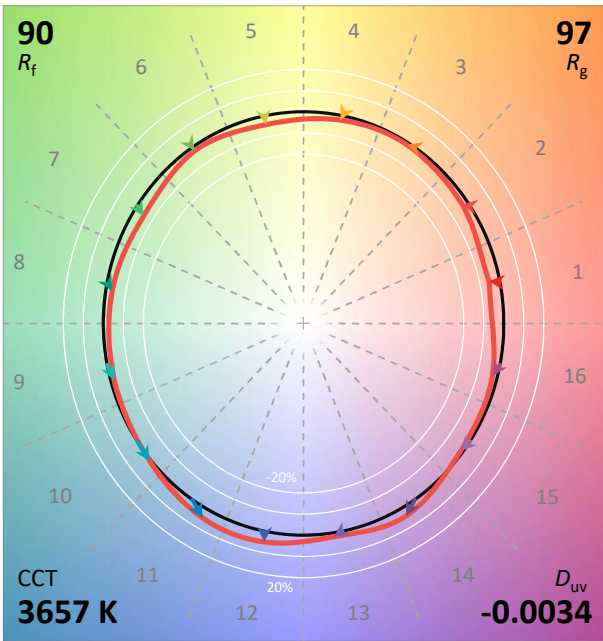

IES TM-30-18 Color Rendition Report

Source: XOB23 9035
 Date: 5/6/2020

Manufacturer: Xicato
 Model: XOB23

Notes: This is a recommended method for displaying IES TM-30-18 information.

x **0.3981**
 y **0.3794**
 u' **0.2357**
 v' **0.5054**