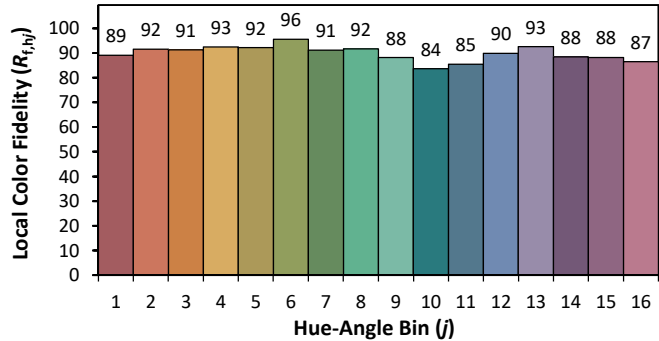

IES TM-30-18 Color Rendition Report

Source: XOB23 9035
 Date: 5/6/2020

Manufacturer: Xicato
 Model: XOB23

Notes: This is a recommended method for displaying IES TM-30-18 information.

x **0.3981**
 y **0.3794**
 u' **0.2357**
 v' **0.5054**