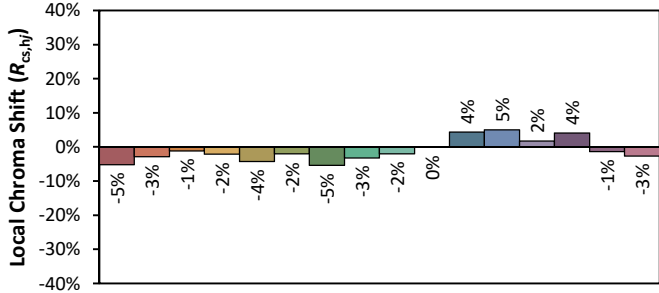

IES TM-30-18 Color Rendition Report

Source: XOB23 9035
 Date: 5/6/2020

Manufacturer: Xicato
 Model: XOB23

Notes: This is a recommended method for displaying IES TM-30-18 information.

x **0.3981**
 y **0.3794**
 u' **0.2357**
 v' **0.5054**