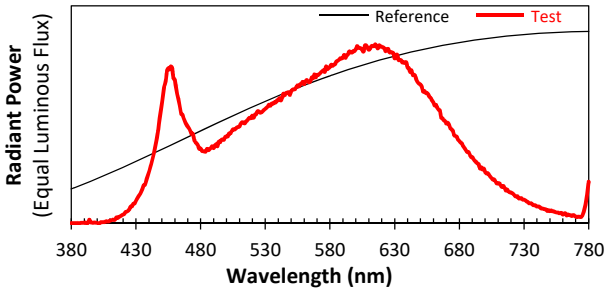

IES TM-30-18 Color Rendition Report

Source: XOB23 9035
 Date: 5/6/2020

Manufacturer: Xicato
 Model: XOB23

Notes: This is a recommended method for displaying IES TM-30-18 information.

x **0.3981**
 y **0.3794**
 u' **0.2357**
 v' **0.5054**