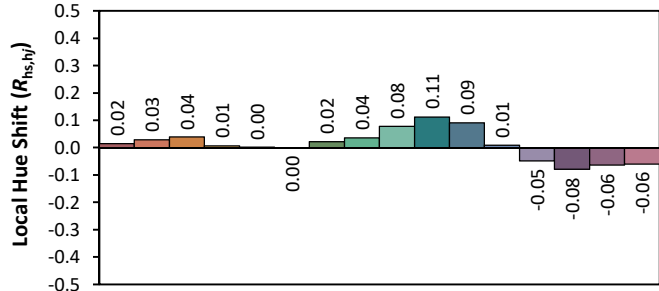

IES TM-30-18 Color Rendition Report

Source: XOB23 9035
 Date: 5/6/2020

Manufacturer: Xicato
 Model: XOB23

Notes: This is a recommended method for displaying IES TM-30-18 information.

x **0.3981**
 y **0.3794**
 u' **0.2357**
 v' **0.5054**