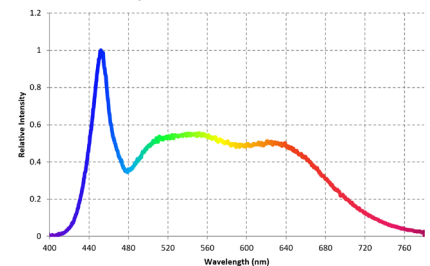

XTM 5600K (XTMI9955650CCA)

XTM 5600K delivers unmatched color rendering and performance for a variety of natural sunlight applications in Xicato's most popular form factor. From living walls to marble sculptures, cow sheds to gymnasiums, production lines to healthcare facilities, and photo studios to movie sets, the Xicato XTM 5600K is the only light source that provides sunlight quality rendering with Xicato's world-class reliability anywhere that the sun can't be.

Typical Flux vs. Drive Current

Typical Efficacy vs. Drive Current

Spectral Power Distribution

CCT	Flux @ 1.4A	Efficacy @ 1.4A	CRI (min)	TM-30	TLCI
5600K	5,000 lm	110 lm/W	95, R9>90	Rf: 94, Rg: 101	99

Quality. Performance. Reliability.