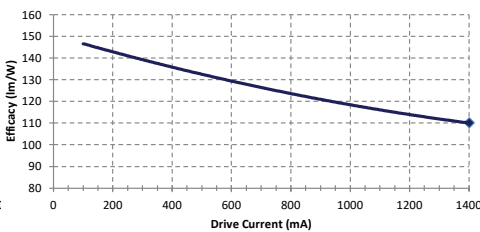

Typical Flux vs. Drive Current

Typical Efficacy vs. Drive Current

Spectral Power Distribution

CCT	Flux @ 1.4A	Efficacy @ 1.4A	CRI (min)	TM-30	TLCI
5600K	5,000 lm	110 lm/W	95, R9>90	Rf: 94, Rg: 101	99

Quality. Performance. Reliability.