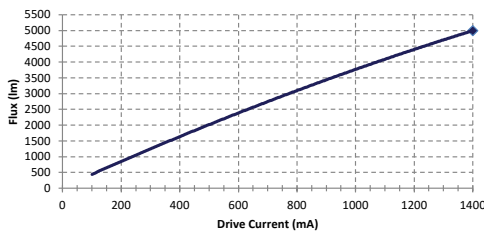

Typical Flux vs. Drive Current

Typical Efficacy vs. Drive Current

Spectral Power Distribution

CCT	Flux @ 1.4A	Efficacy @ 1.4A	CRI (min)	TM-30	TLCI
5600K	5,000 lm	110 lm/W	95, R9>90	Rf: 94, Rg: 101	99

Quality. Performance. Reliability.