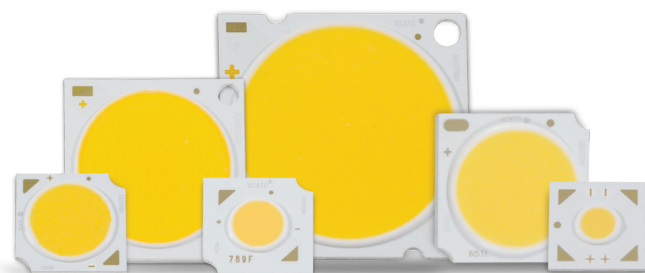

XOB

FULL PORTFOLIO OF COBs

Xicato's XOB high-density light sources deliver a complete line of the highest quality COB sources in the industry. The LESs support a broad range of applications while offering a competitive feature set in an industry standard form-factor that unlocks a rich and diverse ecosystem, drastically reducing time to revenue.

For high-end applications seeking to create unmatched lighting experiences and spaces, the sought-after Xicato XTM/XIM/XCA light sources can be mixed with the color matched XOB light sources to provide the optimum solution lighting designers have demanded.

1 x 2 SDCM & color warranty
2700K to 5600K CCT
LED packages range from 4 to 32mm
345lm – 8300lm

2700K-4000K (T _c =70°C)	FOOTPRINT	CURRENT	90 CRI	95 CRI
4 mm	12.5 mm x 12.5 mm	450 mA	380-455lm	345-415lm
6 mm	13.5 mm x 13.5 mm	250 mA	850 - 950 lm	750 - 900 lm
9.8 mm	13.5 mm x 13.5 mm	350 mA	1,400 - 1,600 lm	1,250 - 1,450 lm
14.5 mm	19 mm x 19 mm	1050 mA	4,000 - 4,800 lm	3,600 - 4,300 lm
23 mm	28 mm x 28 mm	1400 mA	4,950 - 5,850 lm	
32.8 mm	38 mm x 38 mm	1400 mA	7,050 - 8,300 lm	